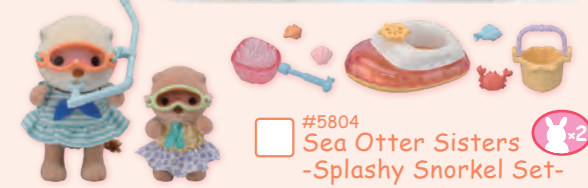

#5822
Baby Santa's Christmas Tree House

Figures & Furniture Sets

OVER 15 pieces

#5532 Triplets Care Set  x3

#5806 Sleepy Dream Siblings  x2

#5801 Deer Babies -Floral Swing Set-  x3

Figures & Furniture Sets

#5804 Sea Otter Sisters -Splashy Snorkel Set-  x2

OVER 10 pieces

#5805 Bath Time Bubble Siblings  x2

OVER 10 pieces

#5707 Triplets Baby Bathtime Set  x3

OVER 15 pieces

#5736 Blossom Gardening Set -Flora Rabbit Sister & Brother-  x2

OVER 10 pieces

#5698 Sunny Picnic Set - Fennec Fox Sister & Baby -  x2